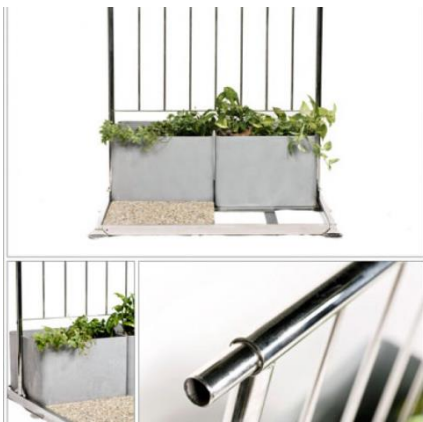

DRS light & standard

Modular railing system for terrace edging

ADVANTAGES

- For roofs with no railings along the perimeter
- Easy to install without penetrating the waterproofing
- Stabilized by weight of the planter
- Variable, modifiable upon needs

DRS-light

DRS-standard

DRS Light

DRS Standard

APPLICATION

The DRS is a modular railing system, which can be used for perimeter fencing where there are no pre-existing railings and where penetrating the roof layers must be avoided. Can be installed on roofs with up to 10° degrees slope.

100% recyclable

TECHNICAL DATA

	DRS-light	DRS-standard
Module size (LxWxH) (cm)	100x60x110	104x112x110
Railing material	Steel (hot dip galvanized)	
Planter dimensions	90x60x60	50x50x36,5*
Planter material	UV resistant MDPE	polypropylene